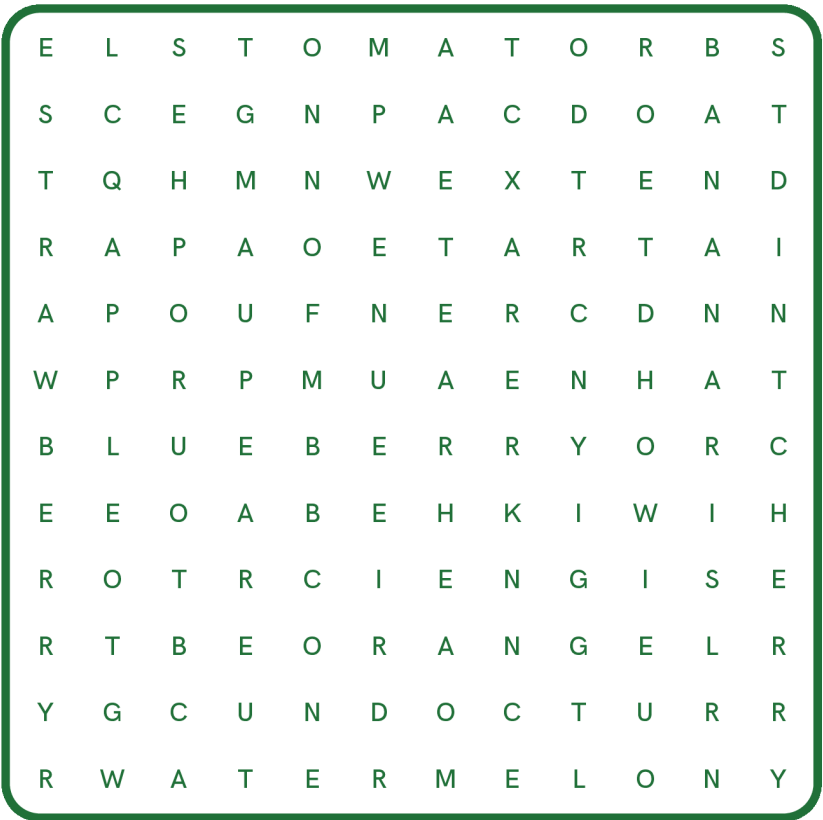

Which rabbit eats the carrot first?

KIWI  
PEAR  
APPLE

BANANA  
ORANGE  
LEMON

TOMATO  
CHERRY  
PEACH

STRAWBERRY  
BLUEBERRY  
WATERMELON